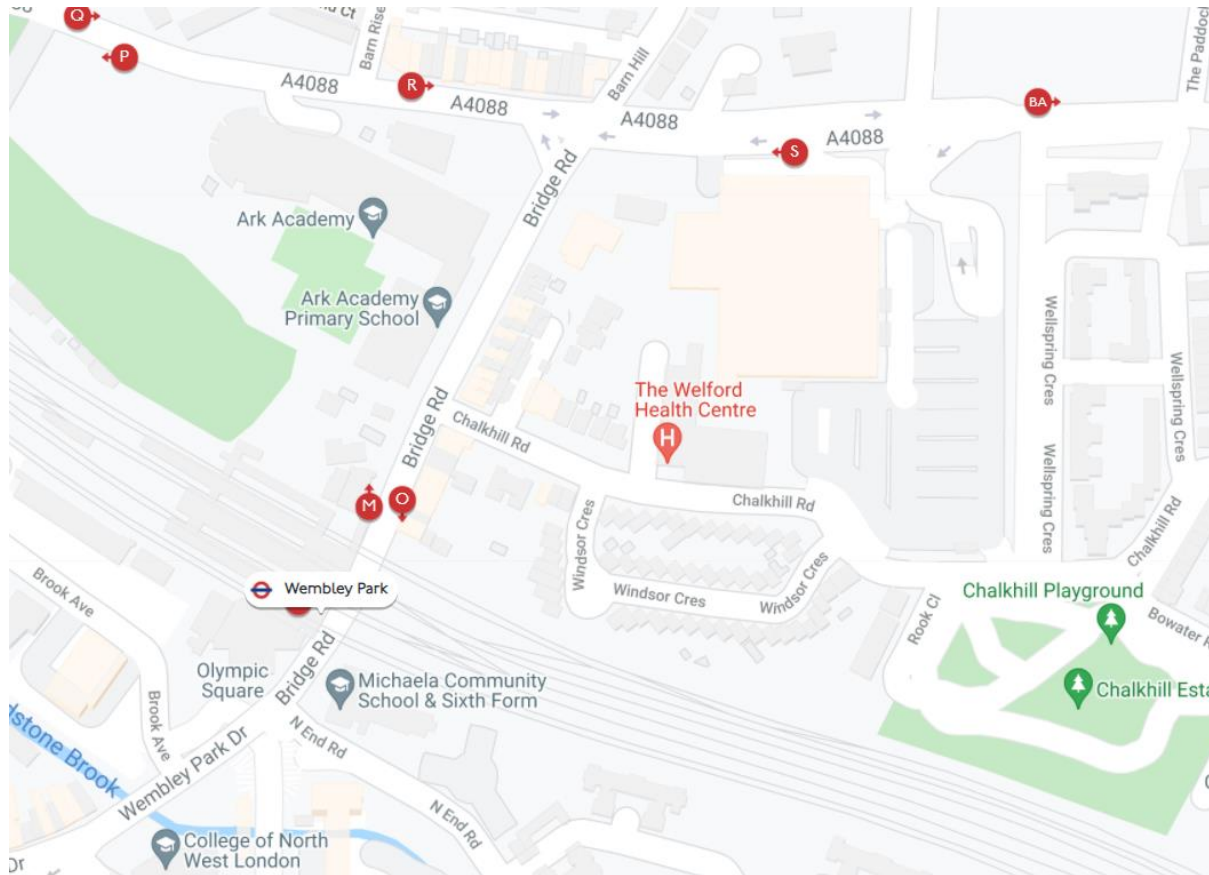

Chalkhill Community Centre, 113 Chalkhill Road, Wembley HA9 9FX

This is a 3 minute walk from **Wembley Park Underground Station** (Metropolitan/Jubilee lines) –

1. Head northeast on A4089 / Bridge Road towards Chalkhill Road 341 ft
2. Turn right onto Chalkhill Road 459 ft
3. Arrive at Chalkhill Community Centre. The last junction before your destination is Windsor Crescent

## Bus Stops

The Welford Health Centre is located at the Chalkhill Community Centre. Bus stop N is under the Wembley Park label.

Buses at these stops -

Bus stop N	83 182 N83
Bus stop M	206 223 297
Bus stop O	83 182 206 223 297 N83
Bus stop Q	223 245
Bus stop P	223 245
Bus stop R	223 245
Bus stop S	83 182 206 245 297 N83
Bus stop BA	83 182 206 245 297 N83