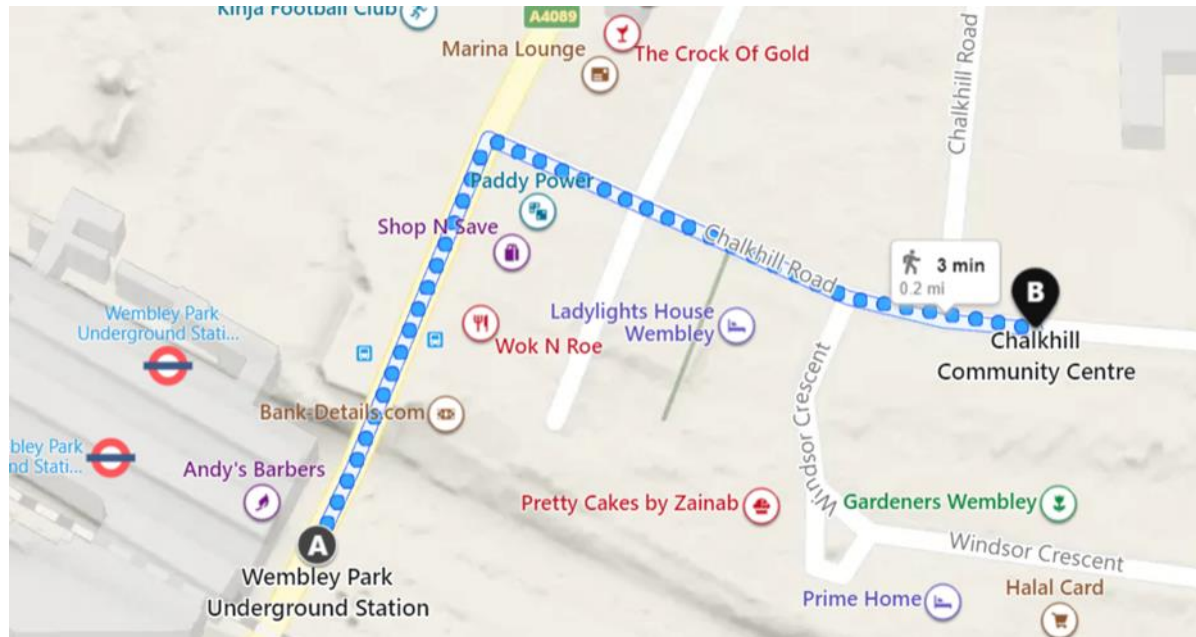

Chalkhill Community Centre, 113 Chalkhill Road, Wembley HA9 9FX

This is a 3 minute walk from **Wembley Park Underground Station** (Metropolitan/Jubilee lines) –

1. Head northeast on A4089 / Bridge Road towards Chalkhill Road 341 ft
2. Turn right onto Chalkhill Road 459 ft
3. Arrive at Chalkhill Community Centre. The last junction before your destination is Windsor Crescent

## Bus Stops

The Welford Health Centre is located at the Chalkhill Community Centre. Bus stop N is under the Wembley Park label.

Buses at these stops -

Bus stop N	83 182 N83
Bus stop M	206 223 297
Bus stop O	83 182 206 223 297 N83
Bus stop Q	223 245
Bus stop P	223 245
Bus stop R	223 245
Bus stop S	83 182 206 245 297 N83
Bus stop BA	83 182 206 245 297 N83