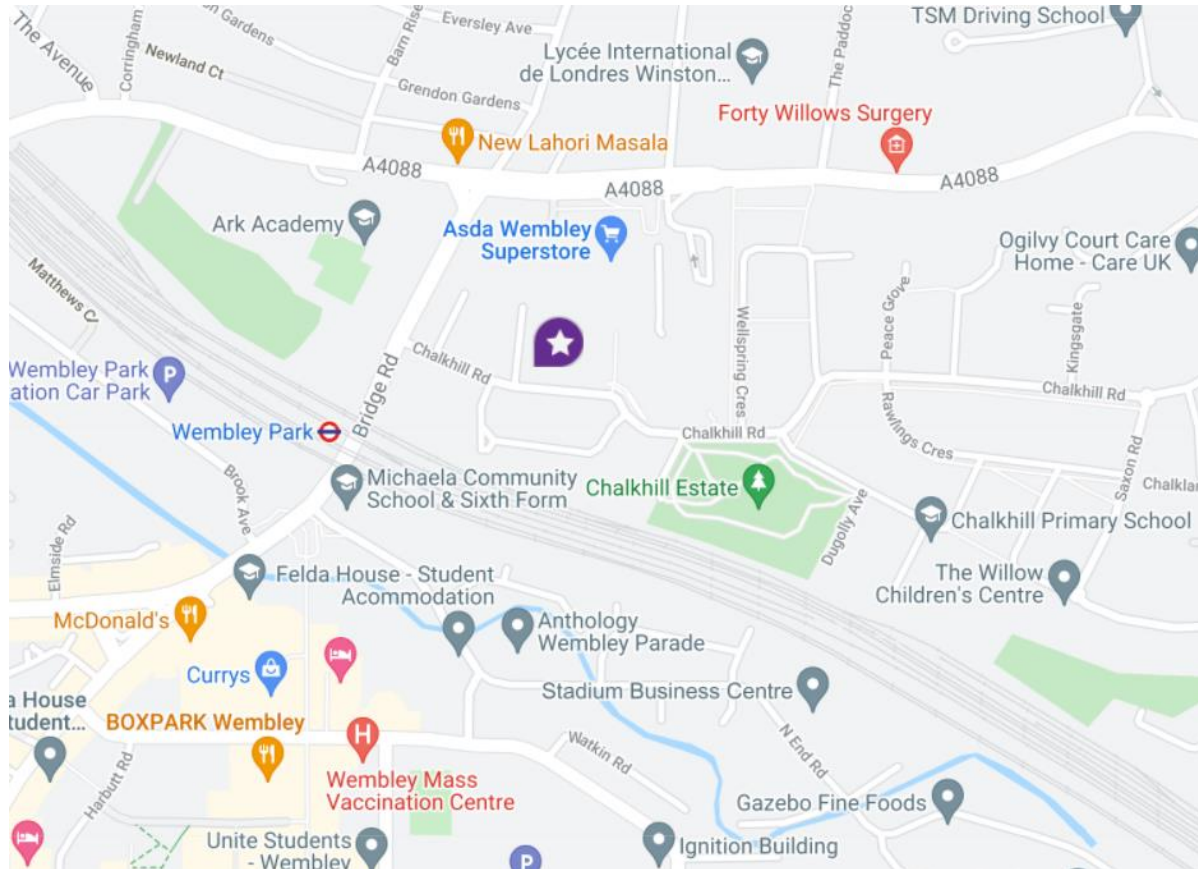

Chalkhill Community Centre, 113 Chalkhill Road, Wembley HA9 9FX

This is a 3 minute walk from **Wembley Park Underground Station** (Metropolitan/Jubilee lines) –

1. Head northeast on A4089 / Bridge Road towards Chalkhill Road 341 ft
2. Turn right onto Chalkhill Road 459 ft
3. Arrive at Chalkhill Community Centre. The last junction before your destination is Windsor Crescent

## Bus Stops

The Welford Health Centre is located at the Chalkhill Community Centre. Bus stop N is under the Wembley Park label.

Buses at these stops -

Bus stop N	83 182 N83
Bus stop M	206 223 297
Bus stop O	83 182 206 223 297 N83
Bus stop Q	223 245
Bus stop P	223 245
Bus stop R	223 245
Bus stop S	83 182 206 245 297 N83
Bus stop BA	83 182 206 245 297 N83